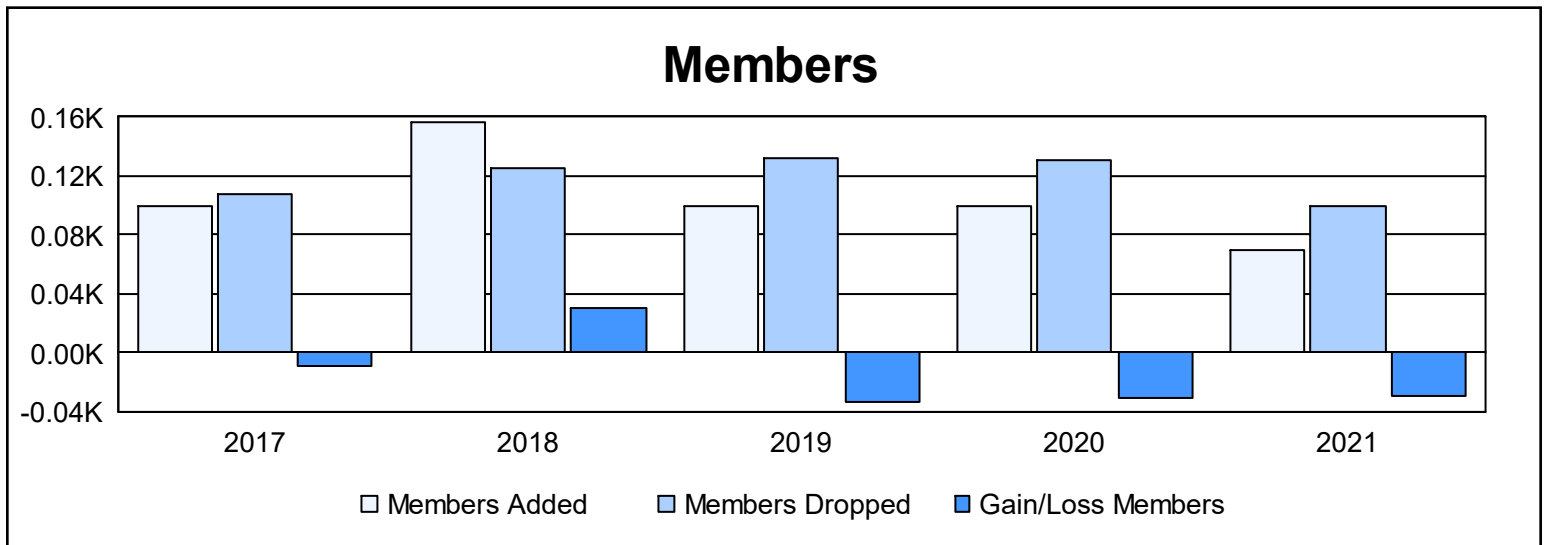

Year	New Clubs	Dropped Clubs	Gain/ Loss Clubs	New Members	Charter Members	Reinstate Members	Transfer Members	Total Member Added	Total Members Dropped	Gain/ Loss Members
2016-2017	0	0	0	88	0	3	8	99	108	-9
2017-2018	2	0	2	97	46	5	9	157	126	31
2018-2019	0	0	0	88	0	0	11	99	132	-33
2019-2020	0	0	0	92	0	2	6	100	131	-31
2020-2021	0	0	0	59	0	5	6	70	99	-29
<b>Average</b>	<b>0</b>	<b>0</b>	<b>0</b>	<b>85</b>	<b>9</b>	<b>3</b>	<b>8</b>	<b>105</b>	<b>119</b>	<b>-14</b>

### Membership Composition June 2021 Cumulative